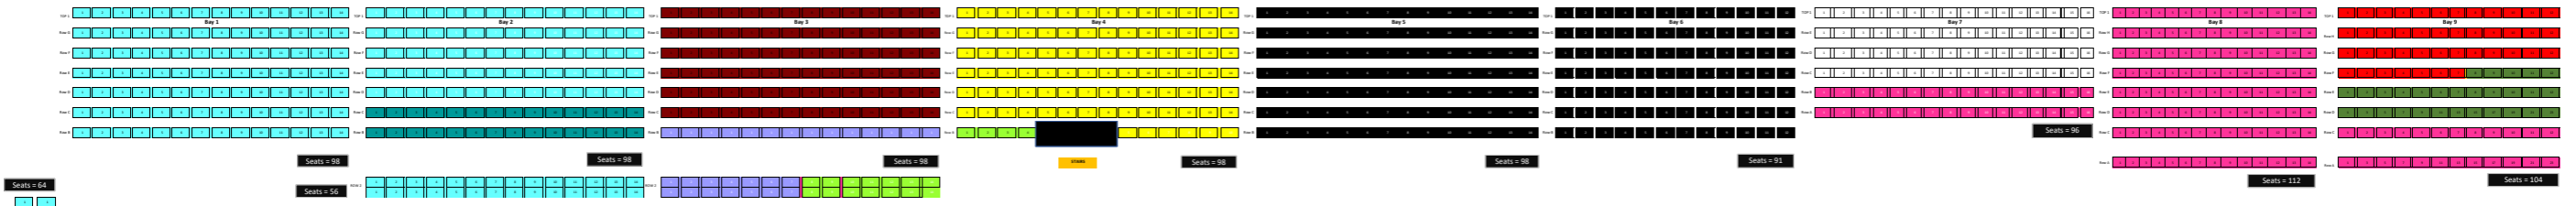

Secondary Schools - Seating Plan (Sunday)

Resolutions Desk

MEDAL DAIS

CONTROL ROOM